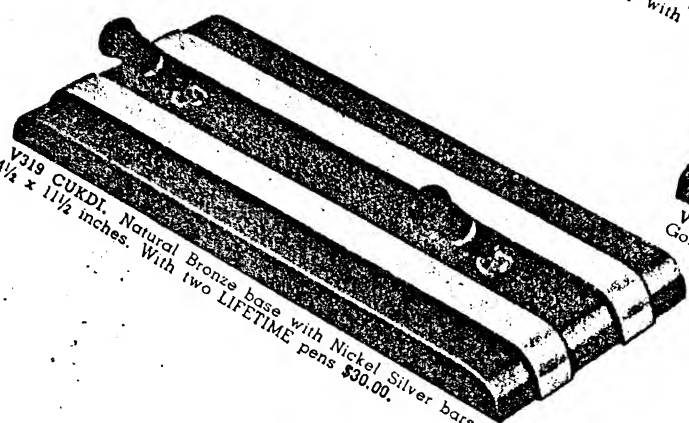

V318 CUKDI. Natural Bronze base with Nickel Silver bars. 4 1/2 x 11 1/2 inches. With two LIFETIME pens $30.00.